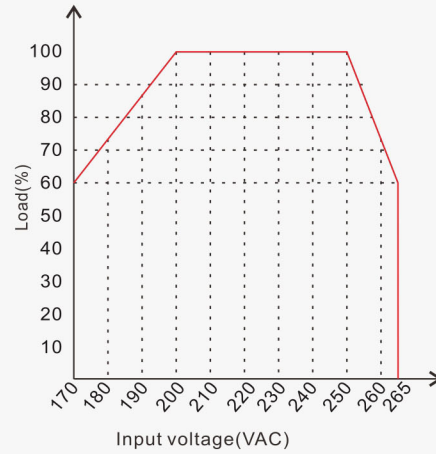

■ Features

Super slim body, special design for application with narrow space.
Constant voltage output.
For indoor use only.

■ Applications

Slim LED light box.
Display cabinet lighting.

■ Derating Curve