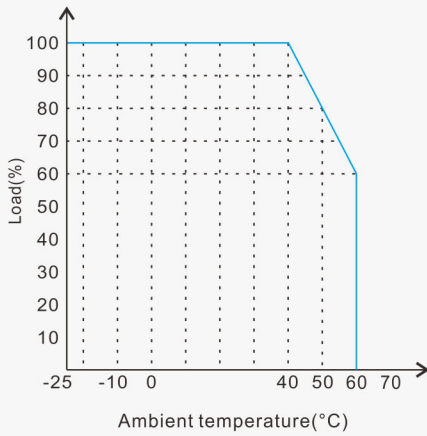

■ Features

Super slim body, special design for application with narrow space.
Constant voltage output.
For indoor use only.

■ Applications

Slim LED light box.
Display cabinet lighting.

■ Derating Curve