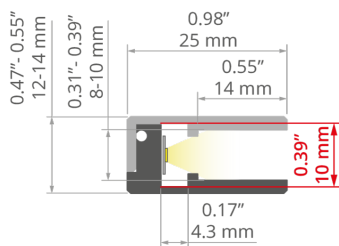

Profile KRAV-810

Ref. 18016

- Backlight of transparent panels
- Supported panel thicknesses: 8-10 mm - 0.31-0.39"

APPLICATION

- decorative edge illumination for transparent panels

MONTAGE

- to the edge of the panel, using dedicated double-sided adhesive tape

ADDITIONAL INFORMATION

- the profile has a decorative function, it is not a construction profile

TECHNICAL DRAWING

TECHNICAL SPECIFICATIONS

Material	aluminum	Length		Ref	
Color	■ silver anodized	1000 mm			18016ANODAZM_1
With the possibility of sealing up to IP	20	2005 mm			18016ANODAZM_2
Possible shapes of the luminaire	rectangular	3010 mm			18016ANODAZM_3
LED gluing width A	8 mm				
Number of LED strips A (8 mm wide)	1				
Width	14 mm				
Decorative lighting	yes				
Wire out back of extrusion	yes				