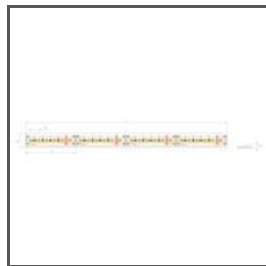

K-LR-1000-24V
K-LR-1000-24V