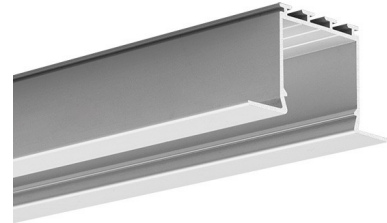

PRODUCT DESCRIPTION

- Ability to create a line of light
- Easy assembly and disassembly
- Can be combined in straight and broken linear runs
- Simple design

FINISH :

Silver anodized

*Custom colors available upon request

Fill empty fields

Product nr.	
Fixture type	
Company	
Job name	
Date	

TECHNICAL SPECIFICATION

Application

- main lighting installation, especially in existing drywall structures

Assembly

- using surface springs
- using mounting adhesive

Additional information

- wide flange not requiring a precise groove

AVAILABLE LENGTHS

Ref. nr.	surface finish	available lengths
B5552ANODA_1	Silver anodized	1000 mm
B5552ANODA_2	Silver anodized	2000 mm
B5552ANODA_3	Silver anodized	3000 mm