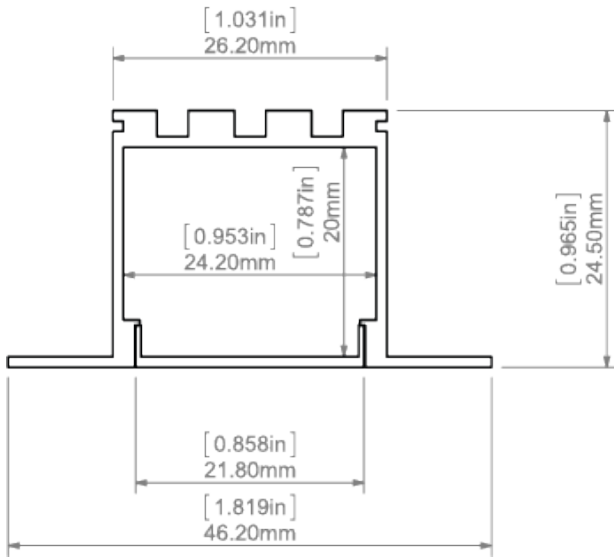

TECHNICAL DRAWING