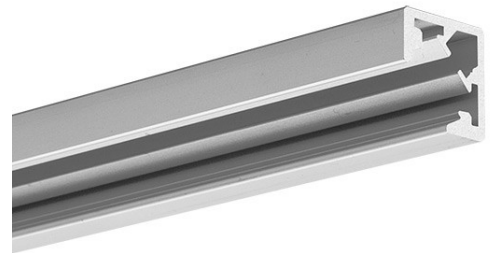

**PRODUCT DESCRIPTION**

- Can create illuminated skeletal forms
- Appealing concealed extrusion connections
- Modern cross-section design
- Ability to create a line of light

Fill empty fields

Product nr.	
Fixture type	
Company	
Job name	
Date	

**TECHNICAL SPECIFICATION**

B7697ANODA_1	Silver anodized	1000 mm
B7697ANODA_2	Silver anodized	2000 mm
B7697ANODA_3	Silver anodized	3000 mm

**RELATED PRODUCTS****COVERS**

Ref: 17036

**60°**

Ref: 17040

Ref: 17035