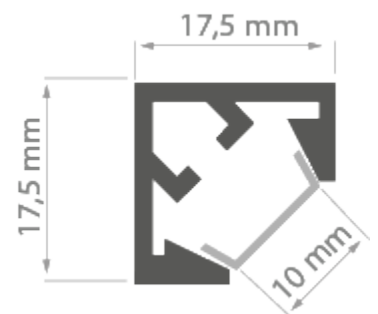

**PRODUCT DESCRIPTION**

- Can create illuminated skeletal forms
- Appealing concealed extrusion connections
- Modern cross-section design
- Ability to create a line of light

Fill empty fields

Product nr.	
Fixture type	
Company	
Job name	
Date	

**TECHNICAL SPECIFICATION**

B7697ANODA_1	Silver anodized	1000 mm
B7697ANODA_2	Silver anodized	2000 mm
B7697ANODA_3	Silver anodized	3000 mm

**RELATED PRODUCTS****COVERS**

Ref: 17036

**60°**

Ref: 17040

Ref: 17035