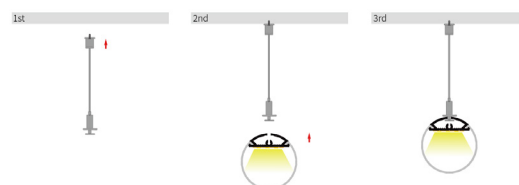

L03030

Material: AL6063-T5
Surface: Anodized/ Painting
PC/ PMMA cover: Diffuser
Lighting source width: 21 mm
Available lengths: 0.5-3m
Application: Commercial lighting / Indoor lighting

COVER

Diffuser:LO30304

END CAP

Hole:30308
W/O hole:30309

PENDANT

3030H