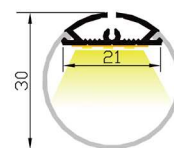

L03030

Material: AL6063-T5
Surface: Anodized/ Painting
PC/ PMMA cover: Diffuser
Lighting source width: 21 mm
Available lengths: 0.5-3m
Application: Commercial lighting / Indoor lighting

COVER

Diffuser:LO30304

END CAP

Hole:30308
W/O hole:30309

PENDANT

3030H