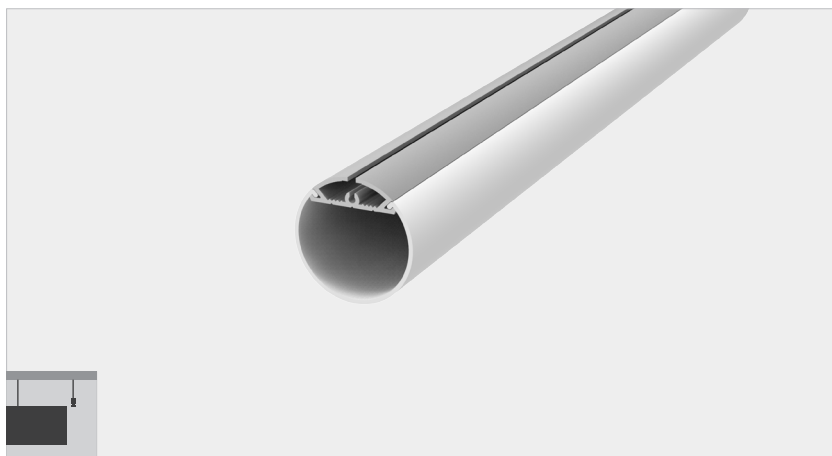

L03030

Material: AL6063-T5
Surface: Anodized/ Painting
PC/ PMMA cover: Diffuser
Lighting source width: 21 mm
Available lengths: 0.5-3m
Application: Commercial lighting / Indoor lighting

COVER

Diffuser:LO30304

END CAP

Hole:30308
W/O hole:30309

PENDANT

3030H